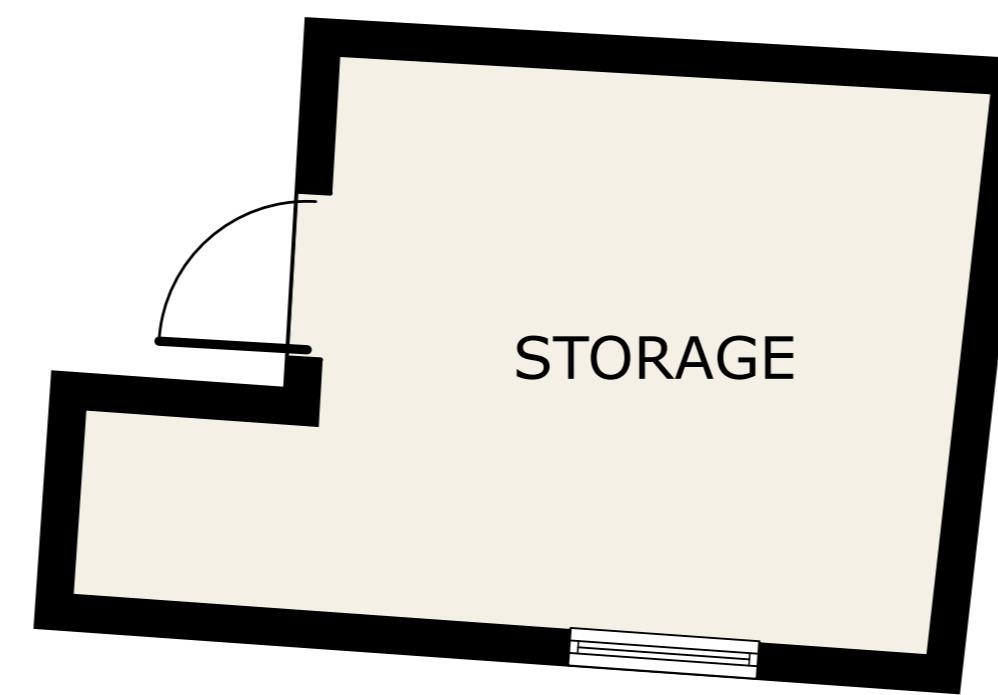

FLOOR 1

FLOOR 2

Shlomo Benzaquen

GROSS INTERNAL AREA
 FLOOR 1 100.5 m² (1,082 sq.ft.) FLOOR 2 72.1 m² (776 sq.ft.)
 EXCLUDED AREAS : STORAGE 9.3 m² (100 sq.ft.) VERANDA 1.1 m² (12 sq.ft.) REDUCED
 HEADROOM 14.5 m² (156 sq.ft.)
 TOTAL : 172.6 m² (1,858 sq.ft.)

SIZES AND DIMENSIONS ARE APPROXIMATE, ACTUAL MAY VARY.