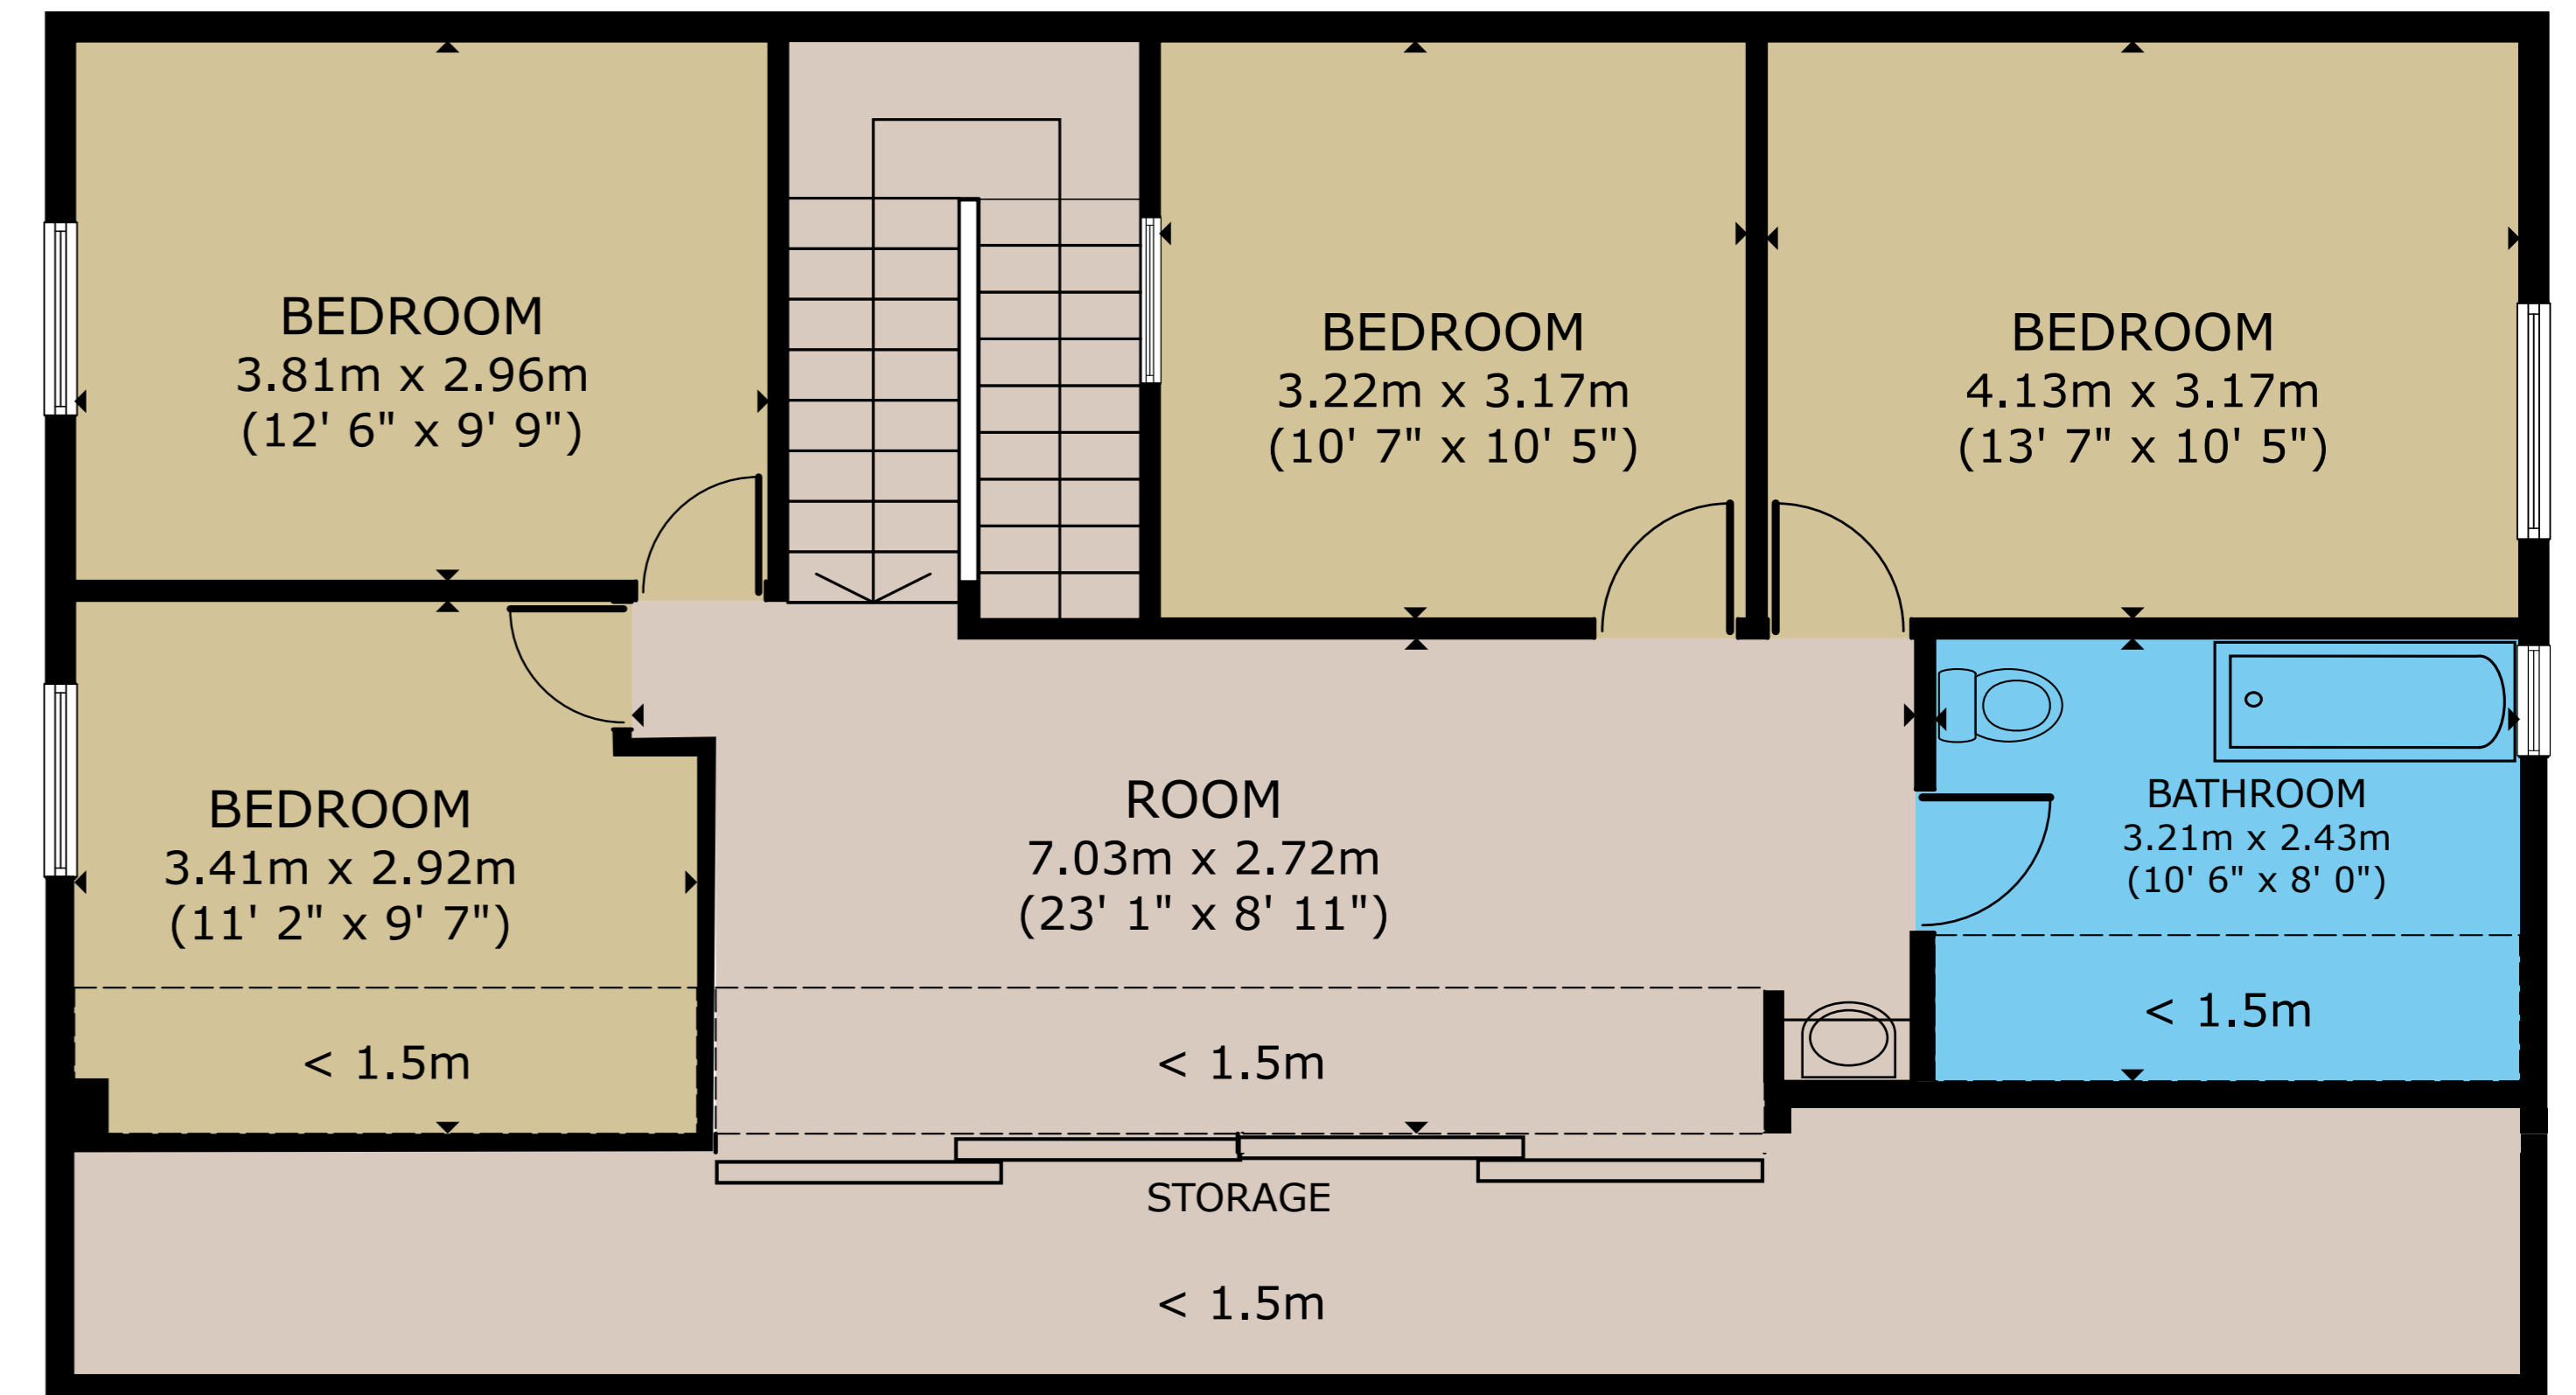

FLOOR 1

FLOOR 2

Shlomo Benzaquen

GROSS INTERNAL AREA
 FLOOR 1 100.5 m² (1,082 sq.ft.) FLOOR 2 72.1 m² (776 sq.ft.)
 EXCLUDED AREAS : STORAGE 9.3 m² (100 sq.ft.) VERANDA 1.1 m² (12 sq.ft.) REDUCED
 HEADROOM 14.5 m² (156 sq.ft.)
 TOTAL : 172.6 m² (1,858 sq.ft.)

SIZES AND DIMENSIONS ARE APPROXIMATE, ACTUAL MAY VARY.